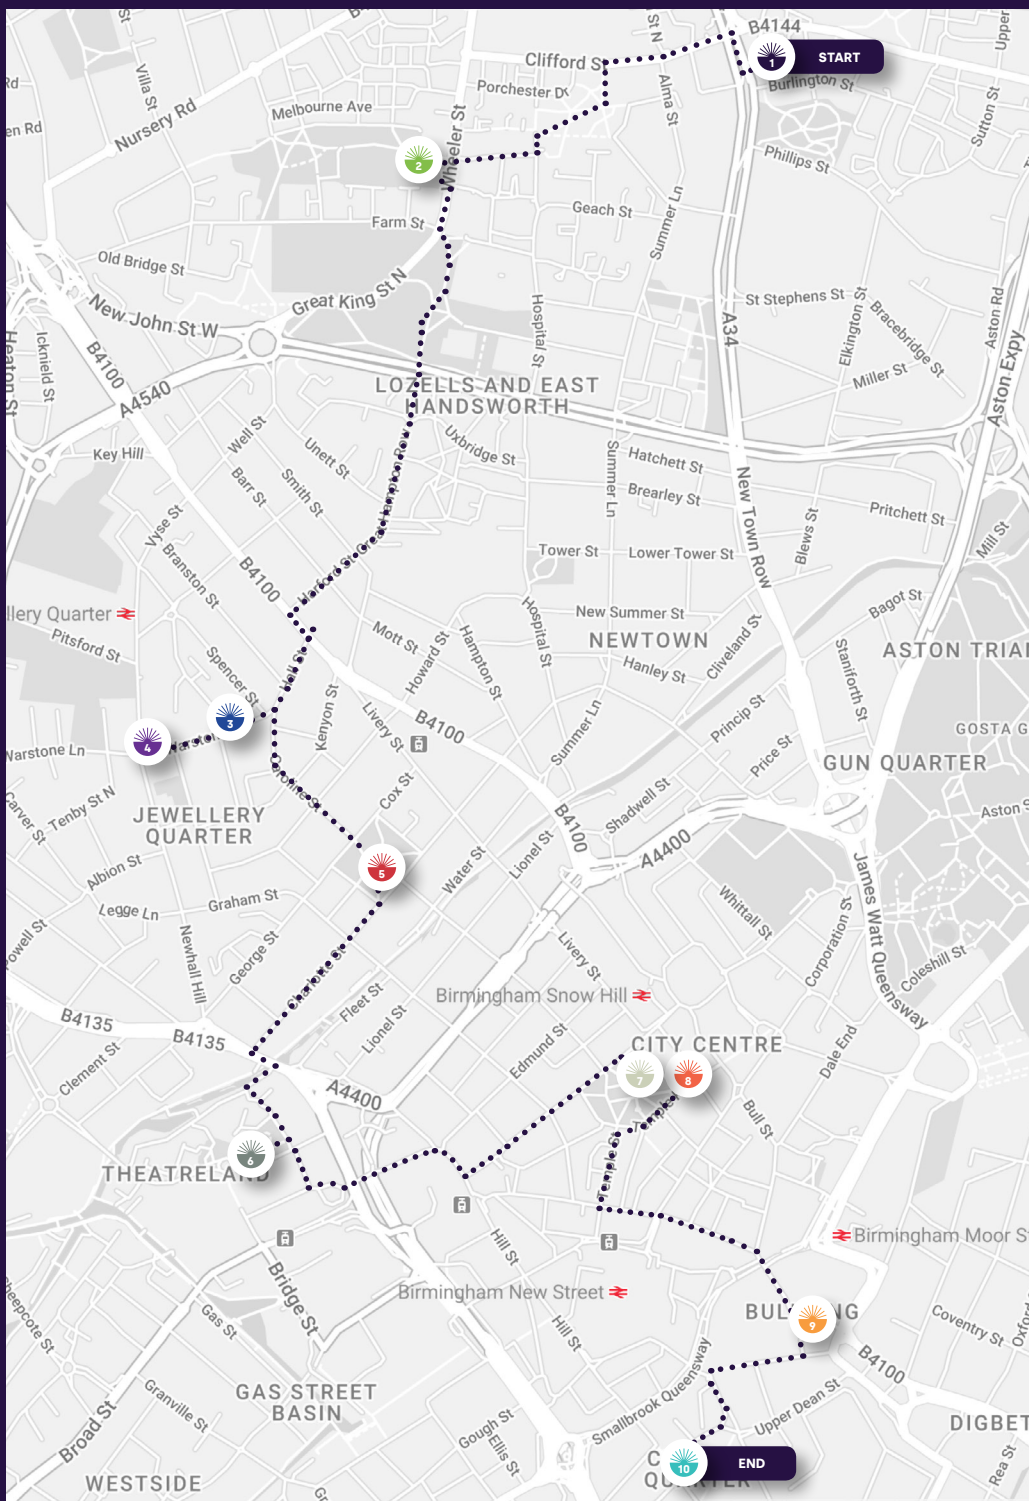

EXPLORE THE TRAIL

FIND | EXPLORE | DISCOVER | CONNECT
For more information visit www.theworldreimagined.org
@TWR_...org #TheWorldReimagined

1. 1
2. 2
3. 3
4. 4
5. 5
6. 6
7. 7
8. 8
9. 9
10. 10

Theme: Birmingham Community Globe
Artist: Create Not Destroy
Partner: Sky
Location: Legacy Centre of Excellence

Theme: Mother Africa
Artist: Jay Percy
Partner: Sky
Location: Burbury Park

Theme: The Reality of Being Enslaved
Artist: Donna Newman
Partner: Sky
Location: Augusta St / Warstone Lane

Theme: Stolen Legacy: The Rebirth of a Nation
Artist: Kassessa Gandara
Partner: Sky
Location: Vyse Street

Theme: Abolition & Emancipation
Artist: Tamika Galanis
Partner: Bloomberg
Location: St Paul's Square

Theme: A Complex Triangle
Artist: Gayani Ariyaratne
Partner: Cass Art
Location: City Centre Gardens

Theme: Echoes in the Present
Artist: Gabriel Choto
Partner: GE
Location: Cathedral Square

Theme: Still We Rise
Artist: Glory Samjolly
Partner: Oval Real Estate
Location: Cathedral Square

Theme: Expanding Soul
Artist: Pauline Bailey
Partner: HUB Residential and MARK
Location: Saint Martin's Square

Theme: Reimagine the Future
Artist: Jess Perrin
Partner: The World Reimagined
Location: Pride Plaza