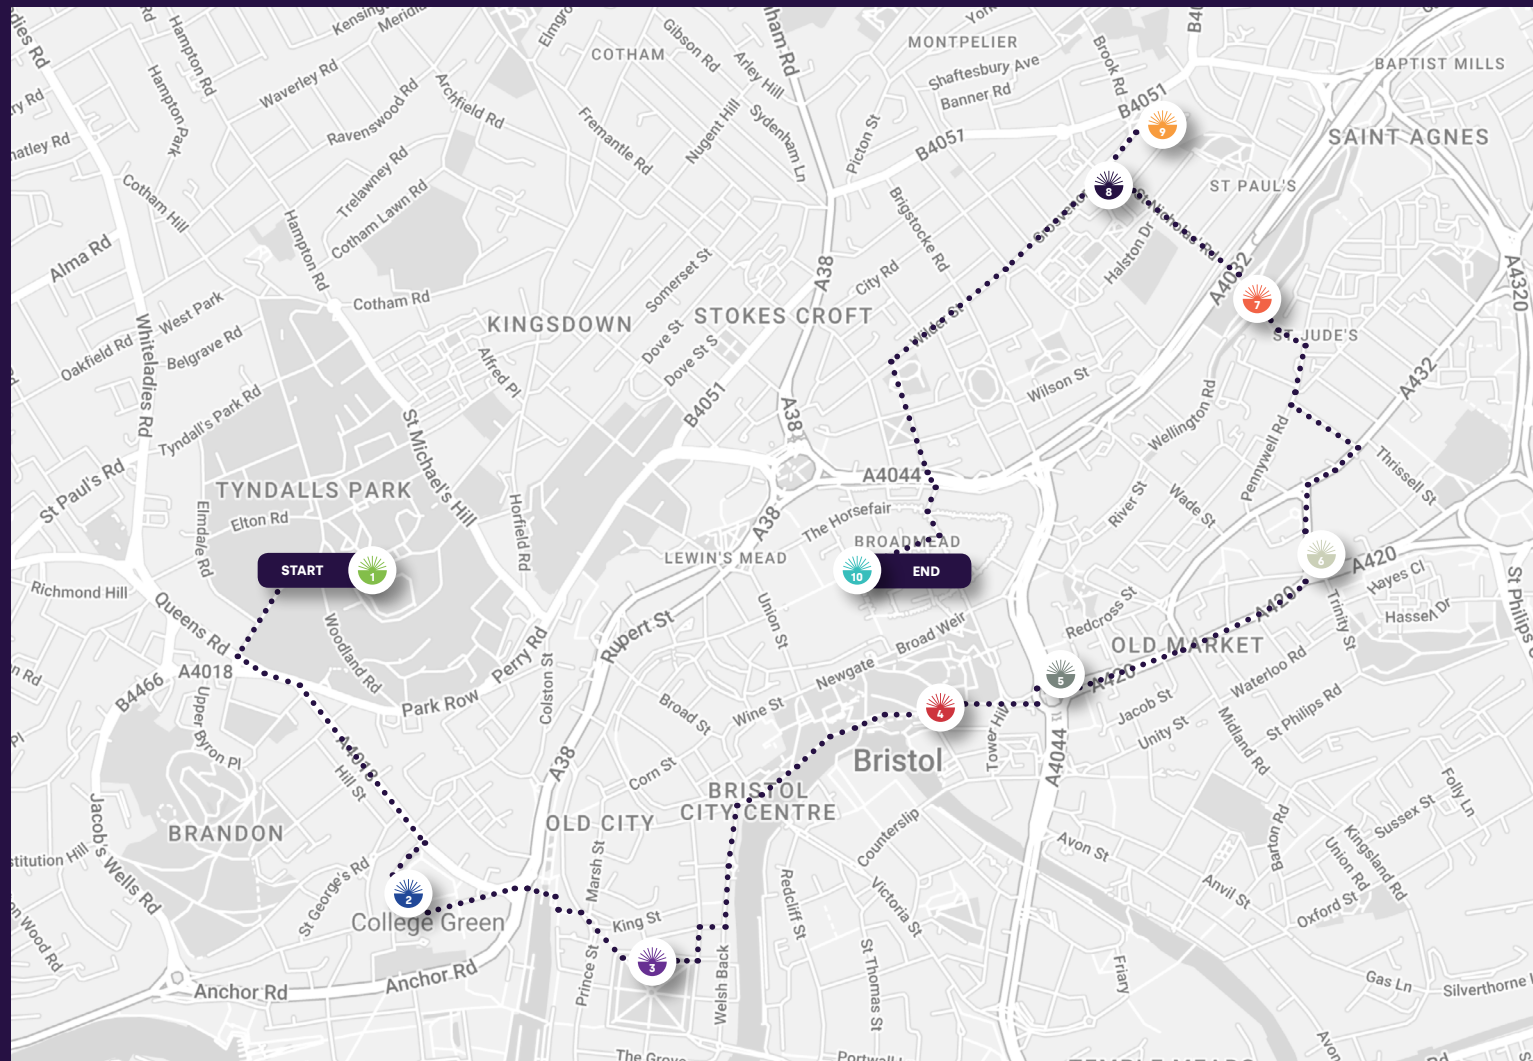

This is not 'Black History', this is all of our history.

This map shows you where to find our trail of Globe Sculptures. They have been created by artists with an incredible mix of approaches and styles, bringing to life themes from Mother Africa to Still We Rise and Expanding Soul.

**Together, we can create a future in which all can say:
I am seen.**

DISCOVER MORE WITH YOUR PHONE

Use your phone's camera to scan each globe's unique QR code. It will take you to The World Reimagined portal, where you can:

Find out more about the artist and their design.

Explore our unique Journey of Discovery history collection.

Discover the whole trail.

Connect with local events and news.

www.theworldreimagined.org

EXPLORE THE TRAIL

Theme: A Complex Triangle
Artist: Bandle Iyapo
Partner: Sky
Location: Old Market Roundabout

Theme: Echoes in the Present
Artist: Adam Grose
Partner: GWR
Location: Trinity Community Arts Centre

Theme: Still We Rise
Artist: Felix 'FLX' Braun
Partner: GE
Location: Peel Street Green Space