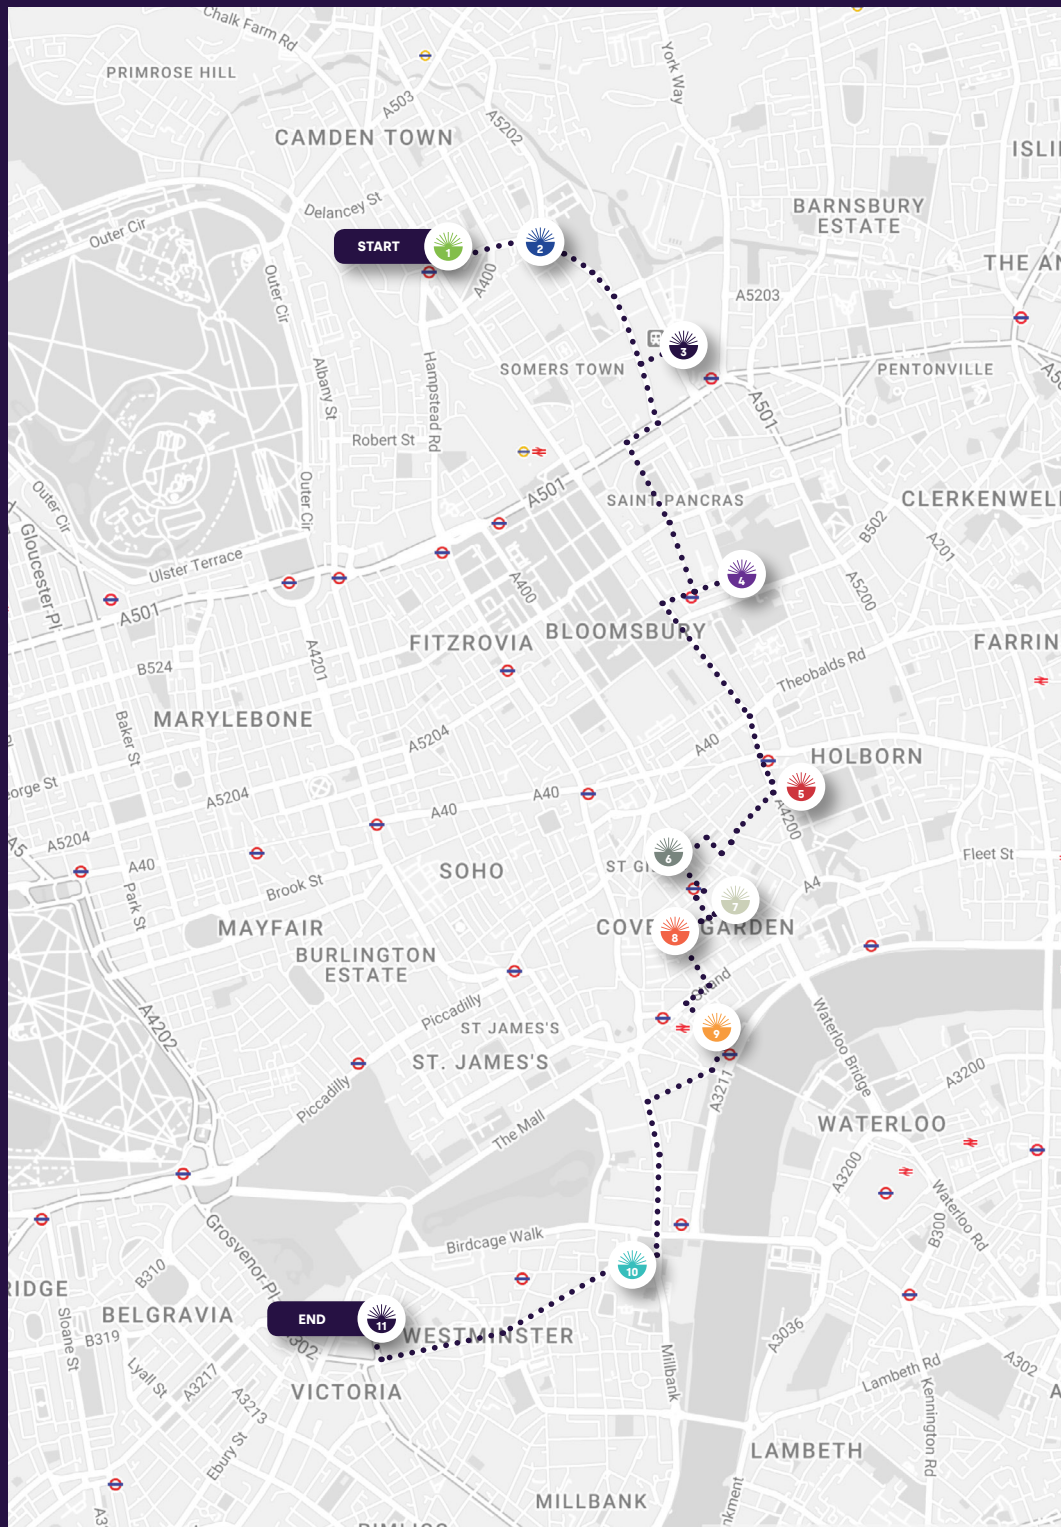

This is not 'Black History', this is all of our history.

This map shows you where to find our trail of Globe Sculptures. They have been created by artists with an incredible mix of approaches and styles, bringing to life themes from Mother Africa to Still We Rise and Expanding Soul.

**Together, we can create a future in which all can say:
I am seen.**

DISCOVER MORE WITH YOUR PHONE

Use your phone's camera to scan each globe's unique QR code. It will take you to The World Reimagined portal, where you can:

- Find** out more about the artist and their design.
- Explore** our unique Journey of Discovery history collection.
- Discover** the whole trail.
- Connect** with local events and news.

www.theworldreimagined.org

EXPLORE THE TRAIL

FIND | EXPLORE | DISCOVER | CONNECT
 For more information visit www.theworldreimagined.org
 @TWR_ org #TheWorldReimagined

- 1
- 2
- 3
- 4
- 5
- 6
- 7
- 8
- 9
- 10
- 11

Theme: Mother Africa
Artist: Kialy Tihngang
Partner: Universal Music Group
Location: Mornington Crescent Station