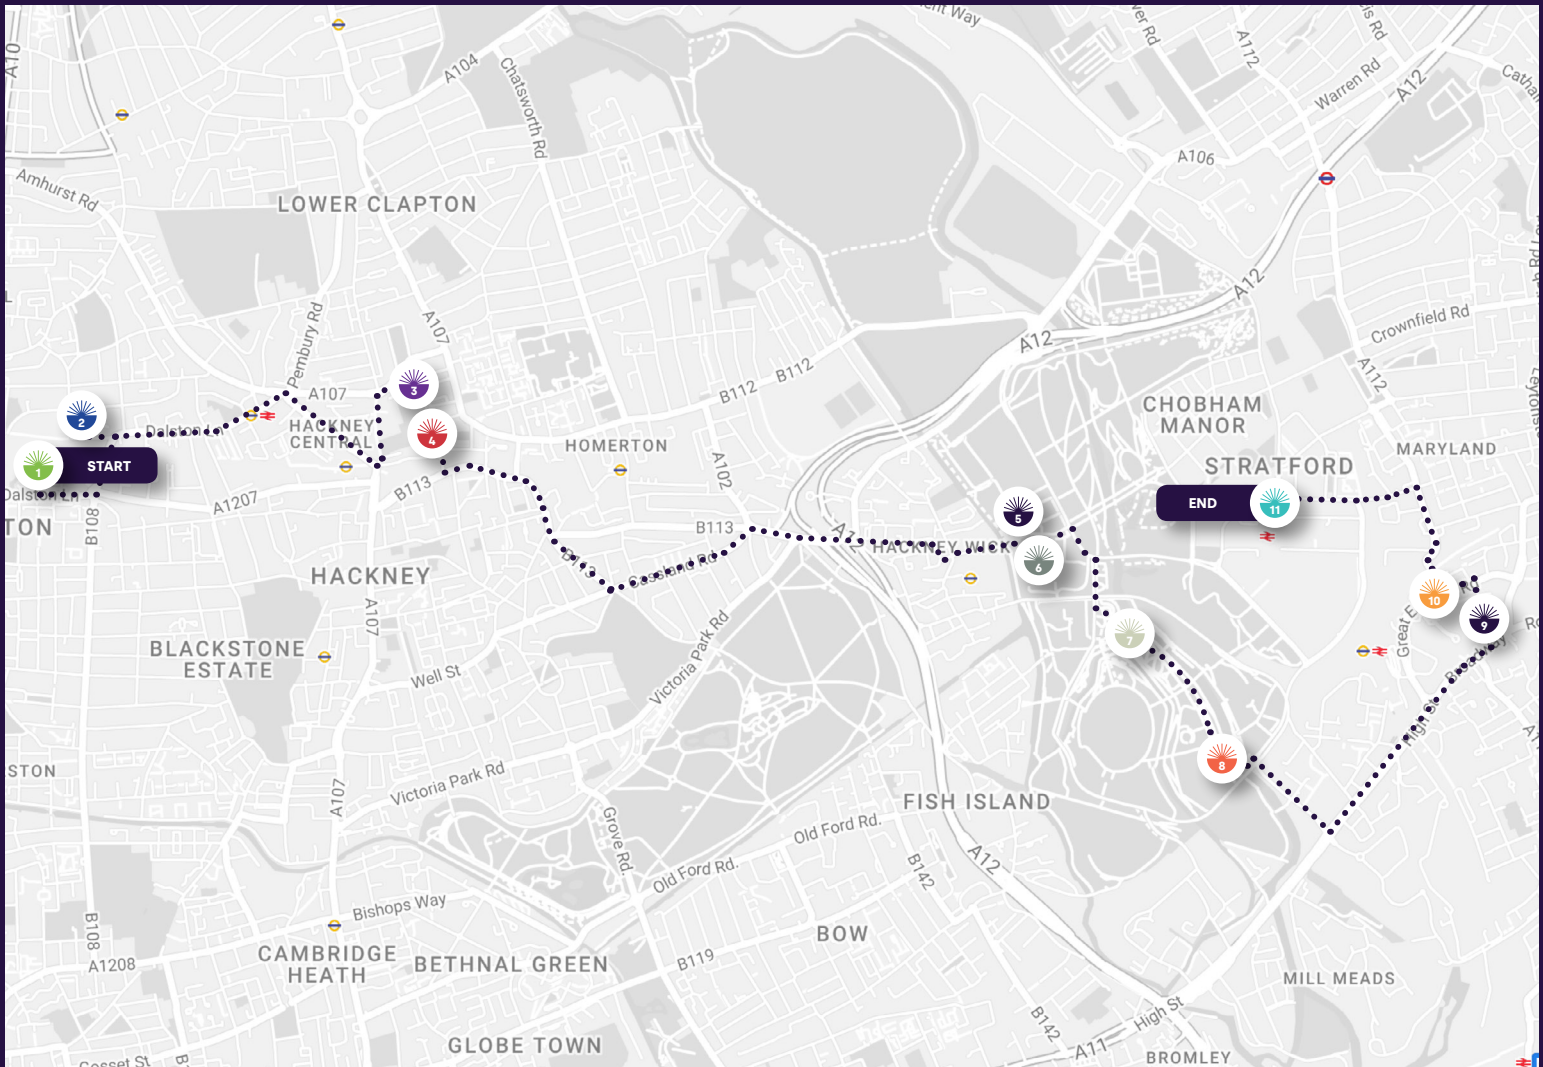

This is not 'Black History', this is all of our history.

This map shows you where to find our trail of Globe Sculptures. They have been created by artists with an incredible mix of approaches and styles, bringing to life themes from Mother Africa to Still We Rise and Expanding Soul.

Find out more about the artist and their design.

Explore our unique Journey of Discovery history collection.

Discover the whole trail.

Connect with local events and news.

www.theworldreimagined.org

EXPLORE THE TRAIL

Theme: Mother Africa
Artist: Ras Akyem
Partner: Co-Counsel
Location: Dalston Eastern Curve Garden

Theme: The Reality of Being Enslaved
Artist: Lucy Edkins
Partner: Sky
Location: Ridley Road

Theme: Stolen Legacy: The Rebirth of a Nation
Artist: Kazvare
Partner: Sky
Location: St John's at Hackney

Theme: Abolition & Emancipation
Artist: Andrea Cumming
Partner: Sky
Location: St John's at Hackney

Theme: Hackney Community Globe
Artist: Olivia Twist
Partner: Hackney Council
Location: Hackney Bridge

Theme: A Complex Triangle
Artist: Kim Thompson
Partner: GE
Location: Hackney Bridge