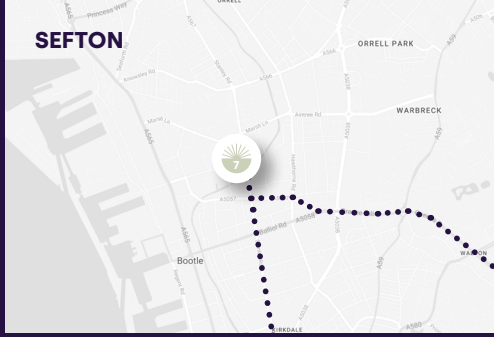

Theme: Echoes in the Present
Artist: Amy Bourbon
Globe Partners: Avison Young & Merseyrail
Location: Strand Shopping Centre, Bootle

Theme: Still We Rise
Artist: Bryony Benge-Abbott
Globe Partner: Sky
Location: World of Glass Gardens, St Helen's

FIND | EXPLORE | DISCOVER | CONNECT

For more information visit www.theworldreimagined.org

#TheWorldReimagined

@TWR__org

Liverpool City

Liverpool City Region

OFFICIAL PRESENTING PARTNER

HOST PARTNER