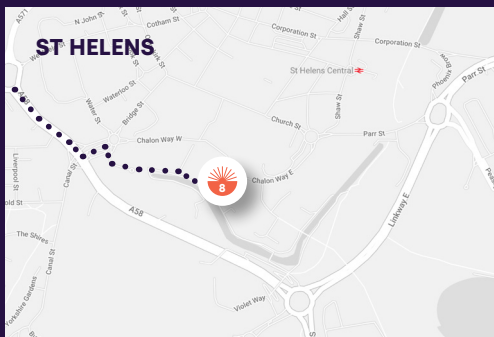

Theme: Echoes in the Present
Artist: Amy Bourbon
Globe Partners: Avison Young & Merseyrail
Location: Strand Shopping Centre, Bootle

Theme: Still We Rise
Artist: Bryony Benge-Abbott
Globe Partner: Sky
Location: World of Glass Gardens, St Helen's

FIND | EXPLORE | DISCOVER | CONNECT

For more information visit www.theworldreimagined.org

#TheWorldReimagined

@TWR__org

Liverpool City

Liverpool City Region

OFFICIAL PRESENTING PARTNER

HOST PARTNER