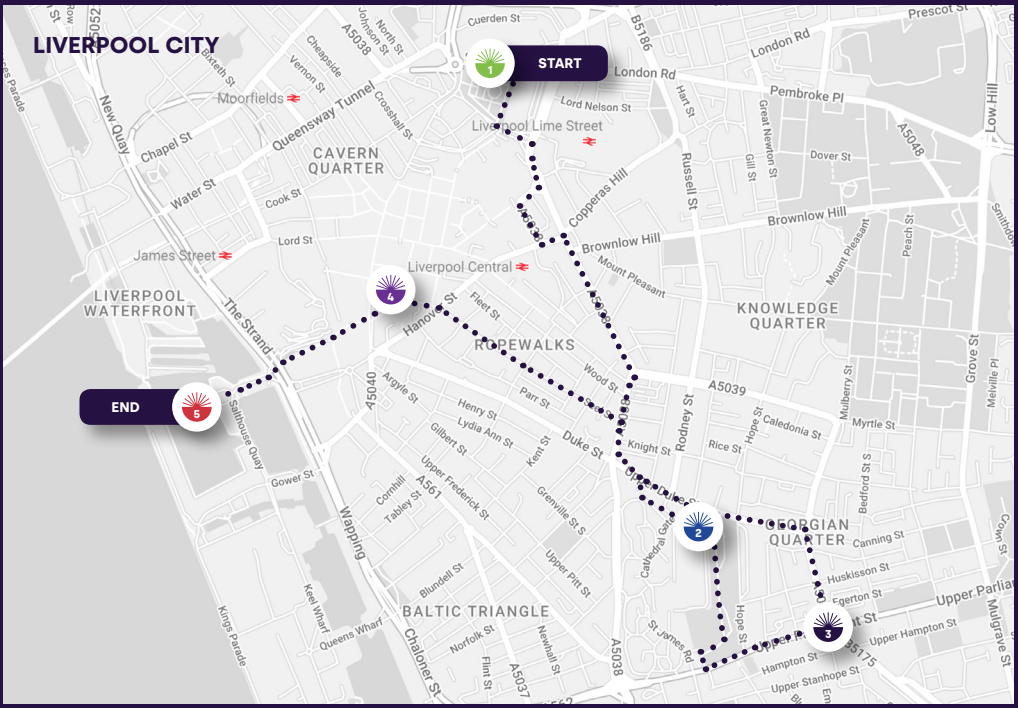

Theme: Echoes in the Present
Artist: Amy Bourbon
Globe Partners: Avison Young & Merseyrail
Location: Strand Shopping Centre, Bootle

Theme: Still We Rise
Artist: Bryony Benge-Abbott
Globe Partner: Sky
Location: World of Glass Gardens, St Helen's

FIND | EXPLORE | DISCOVER | CONNECT

For more information visit www.theworldreimagined.org

#TheWorldReimagined

@TWR__org

Liverpool City

Liverpool City Region

OFFICIAL PRESENTING PARTNER

HOST PARTNER