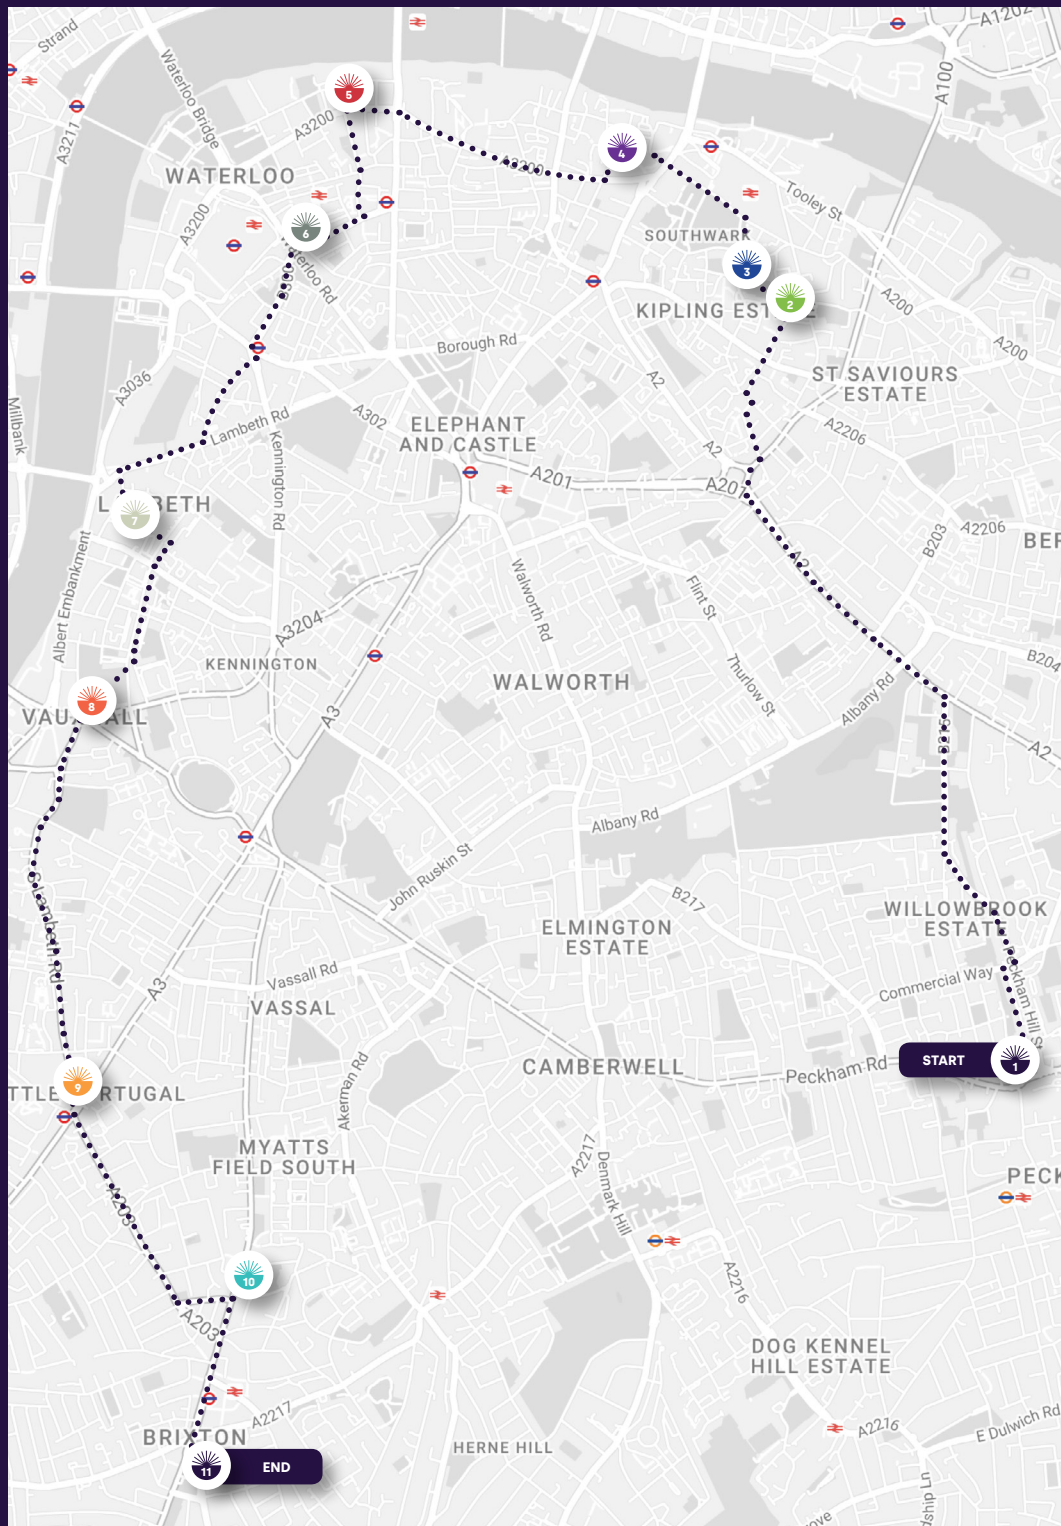

**This is not 'Black History', this is all of our history.**

This map shows you where to find our trail of Globe Sculptures. They have been created by artists with an incredible mix of approaches and styles, bringing to life themes from Mother Africa to Still We Rise and Expanding Soul.

## DISCOVER MORE WITH YOUR PHONE

Use your phone's camera to scan each globe's unique QR code. It will take you to The World Reimagined portal, where you can:

**Find** out more about the artist and their design.

**Explore** our unique Journey of Discovery history collection.

**Discover** the whole trail.

**Connect** with local events and news.

[www.theworldreimagined.org](http://www.theworldreimagined.org)

# EXPLORE THE TRAIL

**FIND | EXPLORE | DISCOVER | CONNECT**  
 For more information visit [www.theworldreimagined.org](http://www.theworldreimagined.org)  
 @TWR\_ org #TheWorldReimagined

- 1
- 2
- 3
- 4
- 5
- 6
- 7
- 8
- 9
- 10
- 11