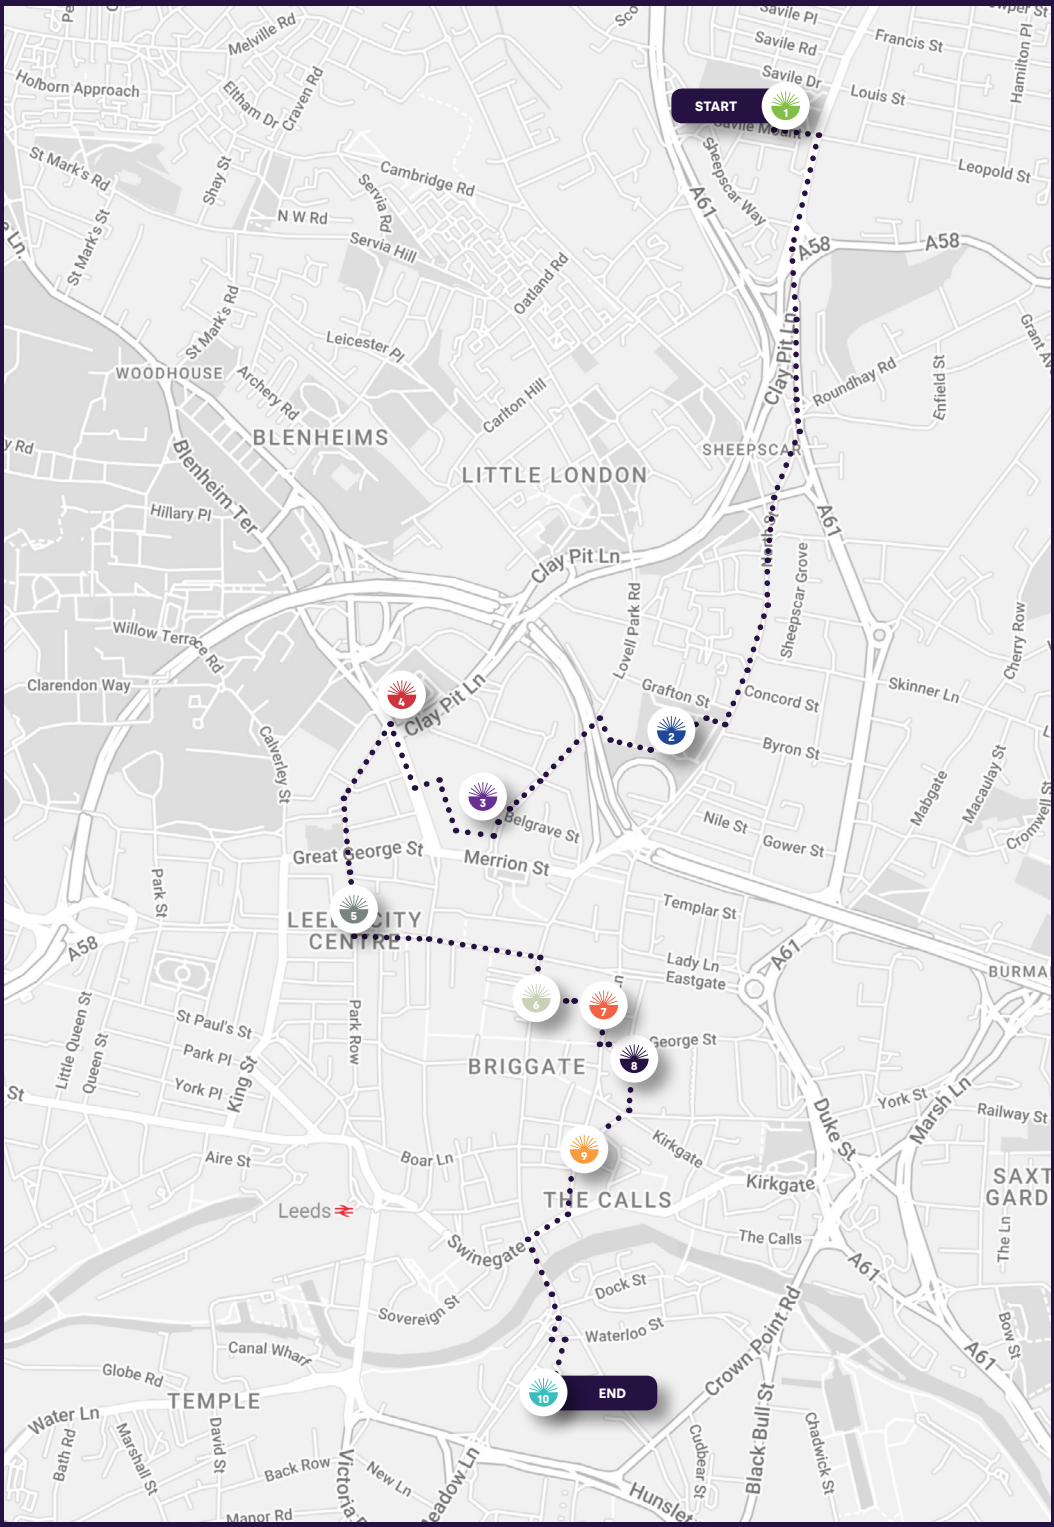

FIND | EXPLORE | DISCOVER | CONNECT
For more information visit www.theworldreimagined.org
@TWR__org #TheWorldReImagined

EXPLORE THE TRAIL

Theme: Mother Africa
Artist: Rodell Warner
Partner: Sky
Location: Norma Hutchinson Park, Chapeltown

Theme: The Reality of Being Enslaved
Artist: Mussarat Rahman
Partner: Sky
Location: Lovell Park, North Lane

Theme: Stolen Legacy: The Rebirth of a Nation
Artist: Marcia Brown
Partner: Sky
Location: Merrion Centre

Theme: Abolition & Emancipation
Artist: Gherdai Hassell
Partner: TransUnion
Location: Clay Pitt Lane Pocket Park

Theme: A Complex Triangle
Artist: Shivane Ramlochan
Partner: Sky
Location: Cookridge Street

Theme: Echoes in the Present
Artist: Larry Amponsah
Partner: Bloomberg
Location: Briggate

Theme: Still We Rise
Artist: Kwaku Anokye
Partner: Stephenson
Location: Victoria Arcade

Theme: Leeds Community Globe
Artist: Rosanna Gammon
Partner: Sky
Location: Kirkgate Market

Theme: Expanding Soul
Artist: Emmanuel Unaji
Partner: HUB Residential & Bridges Fund Management
Location: Corn Exchange

Theme: Reimagine the Future
Artist: Ali Elly
Partner: Vastint UK
Location: Meadow Lane