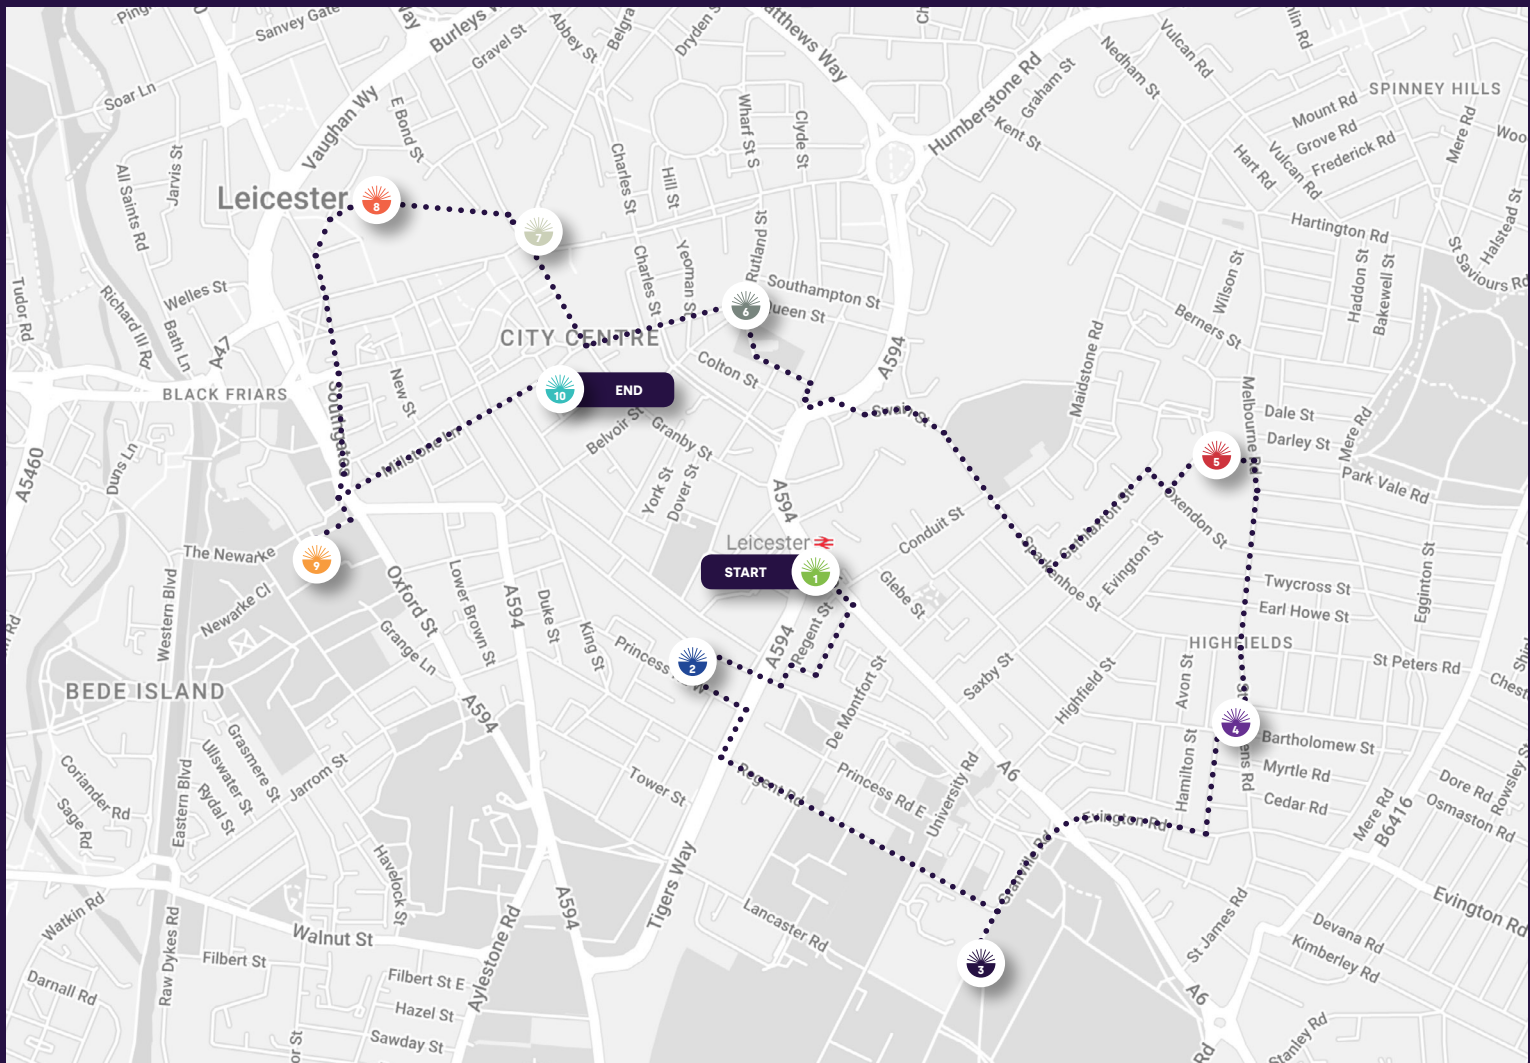

**This is not 'Black History', this is all of our history.**

This map shows you where to find our trail of Globe Sculptures. They have been created by artists with an incredible mix of approaches and styles, bringing to life themes from Mother Africa to Still We Rise and Expanding Soul.

## DISCOVER MORE WITH YOUR PHONE

Use your phone's camera to scan each globe's unique QR code. It will take you to The World Reimagined portal, where you can:

- Find** out more about the artist and their design.
- Explore** our unique Journey of Discovery history collection.
- Discover** the whole trail.
- Connect** with local events and news.

# EXPLORE THE TRAIL

**Theme:** Mother Africa  
**Artist:** Laura-Kate Pontefract  
**Partner:** Sky  
**Location:** Leicester Station

**Theme:** The Reality of Being Enslaved  
**Artist:** Roy Meats  
**Partner:** The World Reimagined  
**Location:** Leicester Museum & Art Gallery

**Theme:** Abolition & Emancipation  
**Artist:** Marcus Dove  
**Partner:** Trucklink  
**Location:** The Race Equality Centre, Highfields Centre

**Theme:** A Complex Triangle  
**Artist:** Richard Rawlins  
**Partner:** Bloomberg  
**Location:** Orton Square