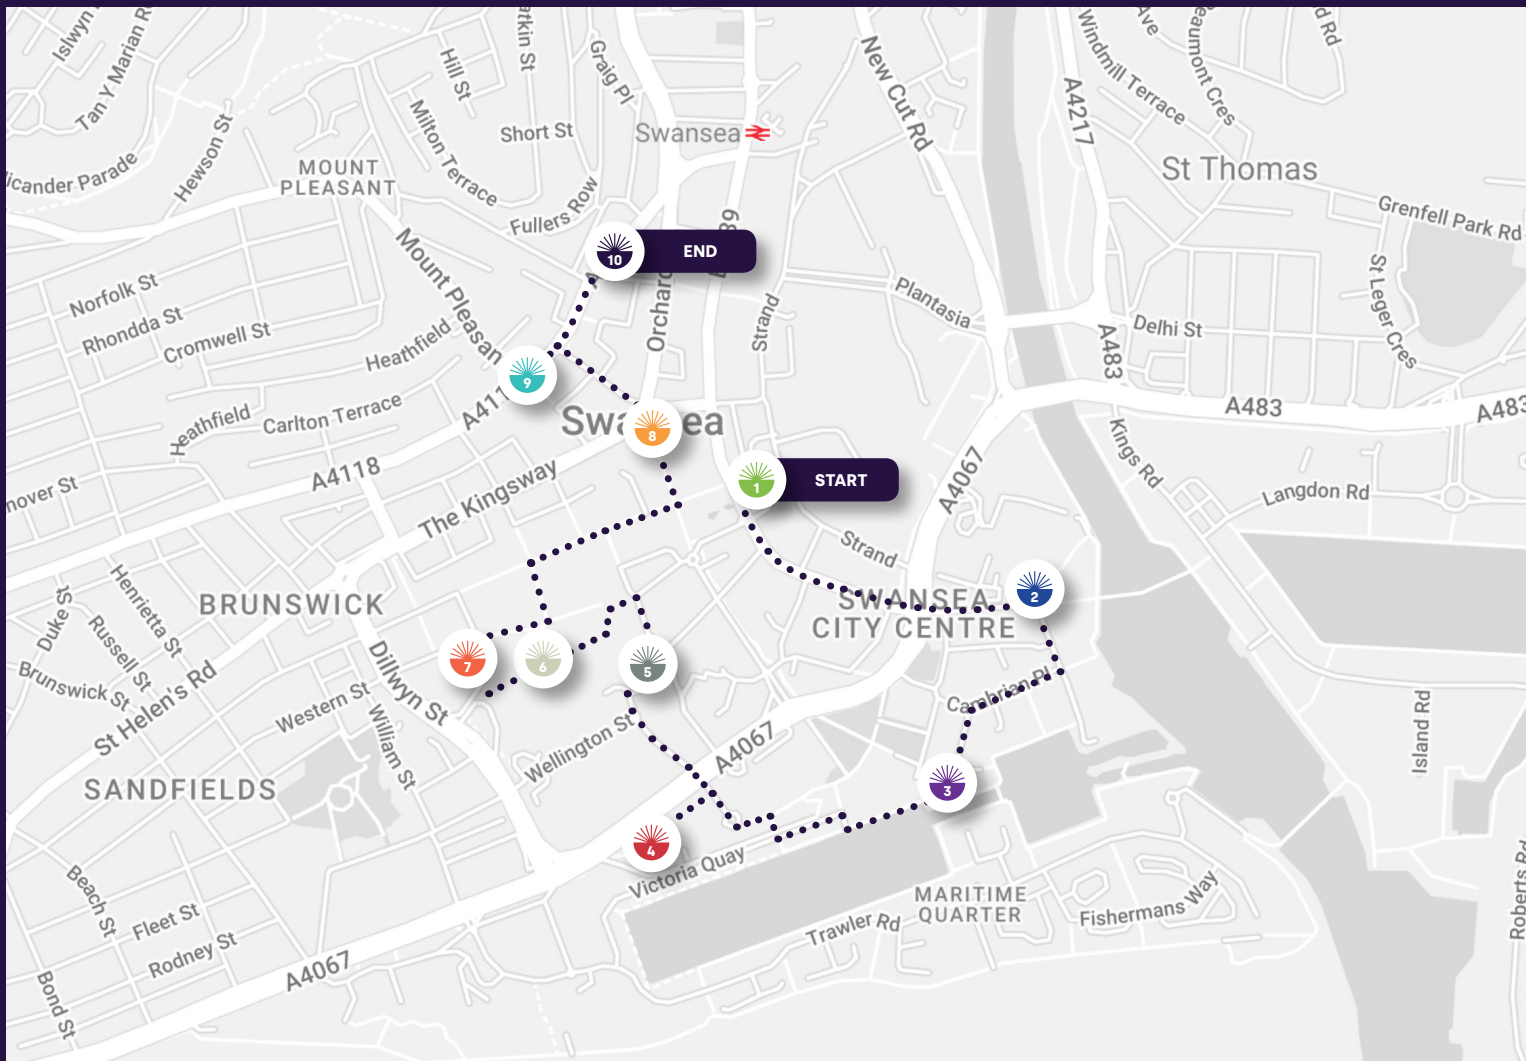

## DISCOVER MORE WITH YOUR PHONE

Use your phone's camera to scan each globe's unique QR code. It will take you to The World Reimagined portal, where you can:

**Find** out more about the artist and their design.

**Explore** our unique Journey of Discovery history collection.

**Discover** the whole trail.

**Connect** with local events and news.

[www.theworldreimagined.org](http://www.theworldreimagined.org)

# EXPLORE THE TRAIL

**Theme:** Mother Africa  
**Artist:** Mfikela Jean Samuel  
**Partner:** Swansea City AFC  
**Location:** Swansea Castle

**Theme:** The Reality of Being Enslaved  
**Artist:** Laura Bolton  
**Partner:** Morgans Hotel Swansea  
**Location:** Dylan Thomas Centre